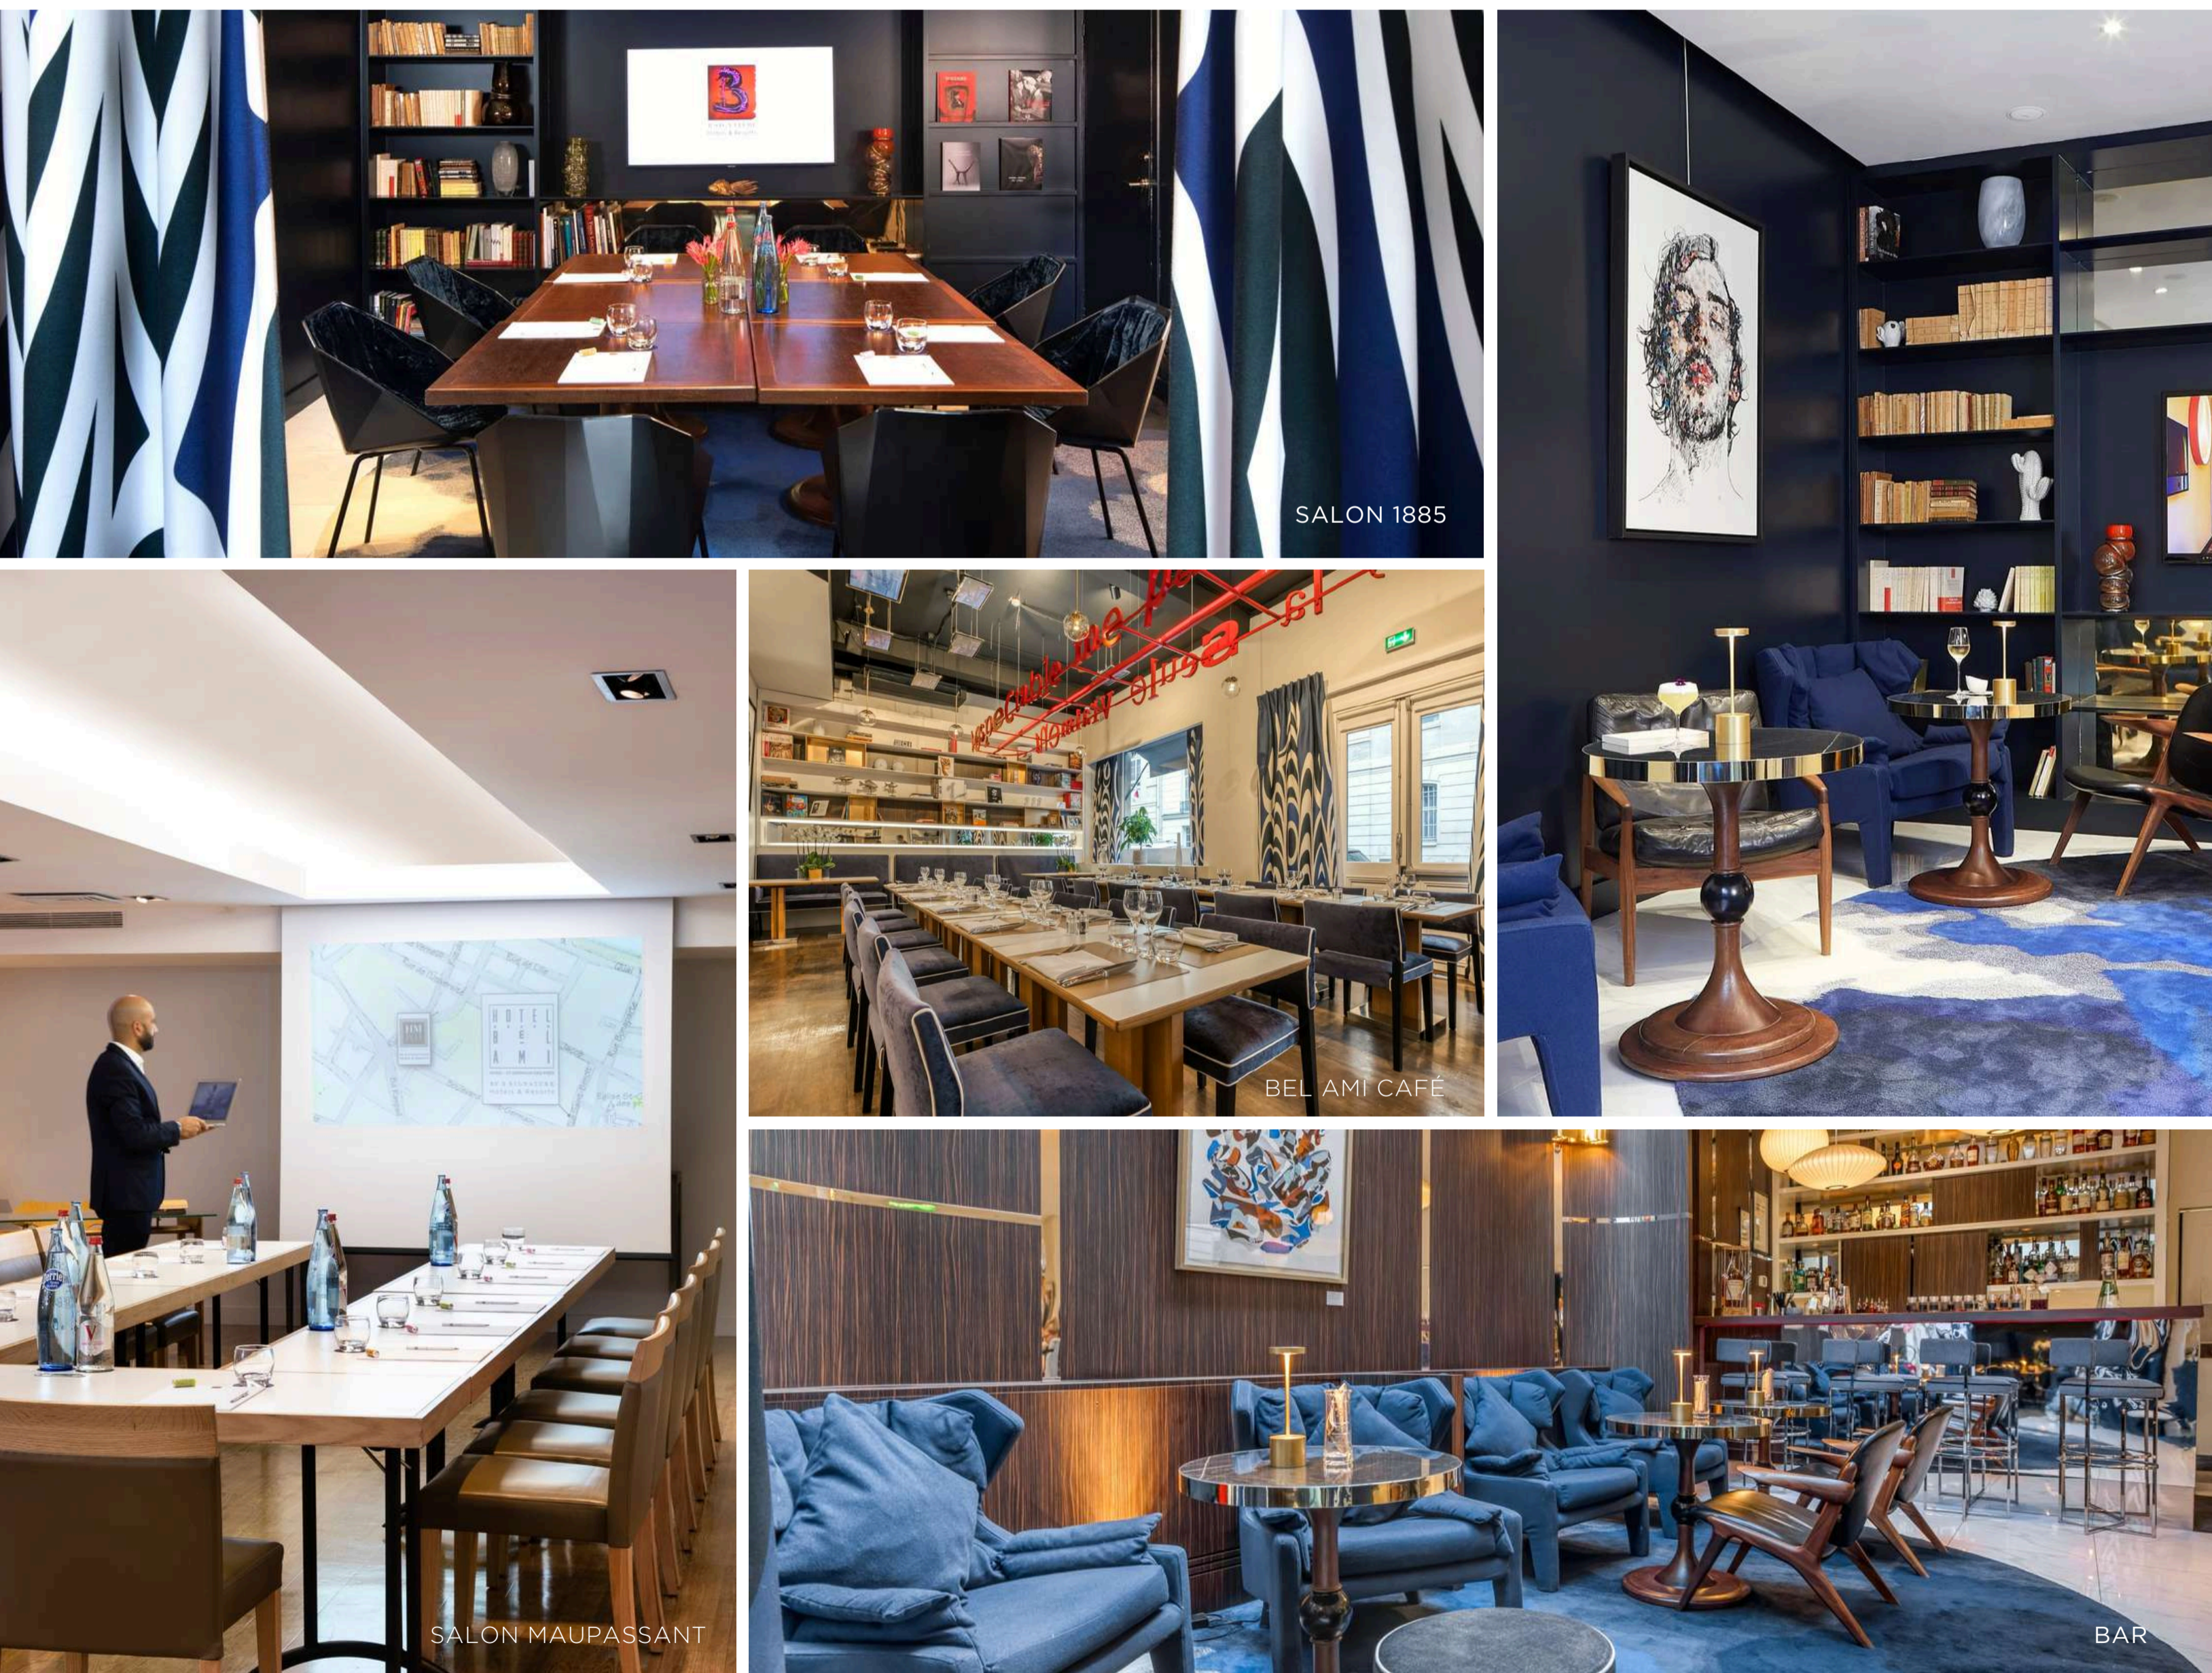

Luxury and design at Saint-Germain-des-Prés

Ideally located in the heart of Saint-Germain-des-Prés, the hotel offers fully modular spaces for any type of project , as well as 108 warm and elegant rooms and suites including 46 Twin and 18 connecting rooms.

CAPACITY

BEL AMI CAFÉ	 SURFACE 115 m2 - 1238 sq.ft	 CABARET 25	 THEATER 55	 BOARDROOM 32	 "U" 30	 COCKTAIL 80
SALON MAUPASSANT	 SURFACE 103 m2 - 1238 sq.ft	 CABARET 25	 THEATER 55	 BOARDROOM 35	 "U" 33	 COCKTAIL 80
SALON 1885	 SURFACE 23 m2 - 248 sq.ft	 THEATER 15	 BOARDROOM 12	 "U" 10	 COCKTAIL 20	